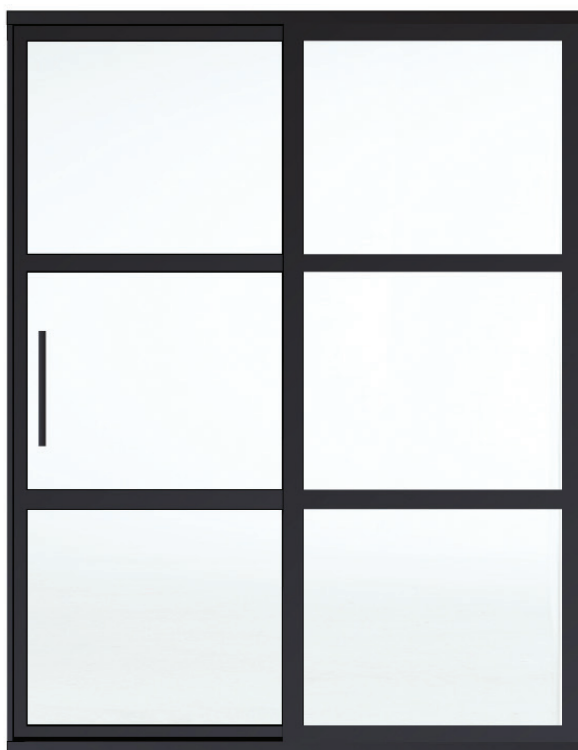

GRIDSCAPE® 2 Divider Bypass Door

This customizable, modernized bypass door complements your space with ease, complementing in with any decor or style.

- Customize mullion count and placement
- Customize glass styles and textures
- Variety of handle types available

FINISH OPTIONS

■
Matte Black